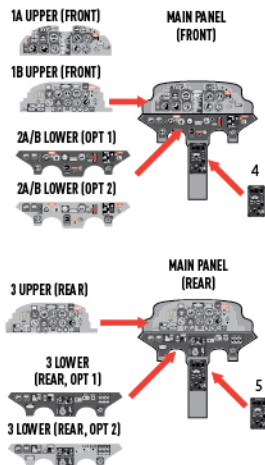

LOCKHEED T33 INSTRUMENT PANELS (ACADEMY)

SEAT ARM RESTS

NOTE: Some areas such as the main instrument panel need to be sanded smooth to get best application of decal. Use of PVA or decal fix is advised to stick decal in place (due to the thicker nature of the printing technique the standard decal sheet adhesive may not be adequate to hold the decal in place).