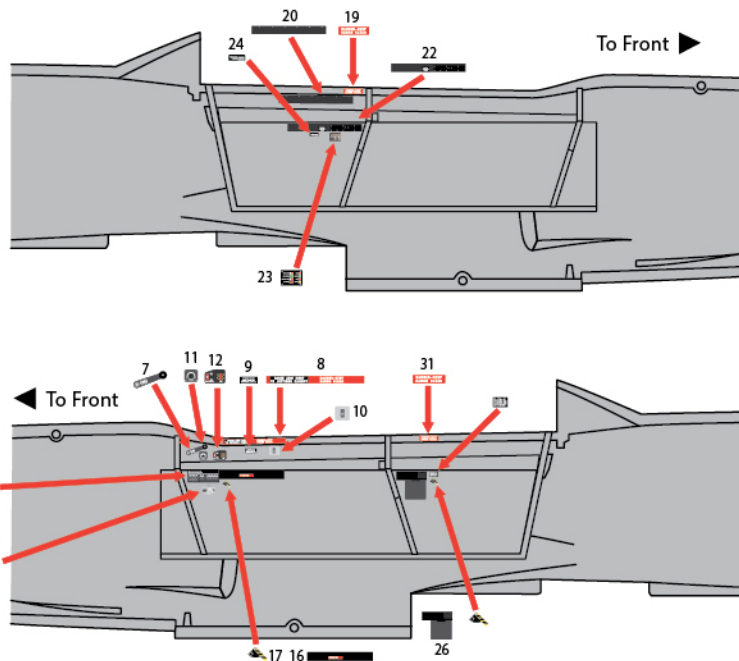

LOCKHEED T33 INSTRUMENT PANELS (ACADEMY)

SEAT ARM RESTS

NOTE: Some areas such as the main instrument panel need to be sanded smooth to get best application of decal. Use of PVA or decal fix is advised to stick decal in place (due to the thicker nature of the printing technique the standard decal sheet adhesive may not be adequate to hold the decal in place).