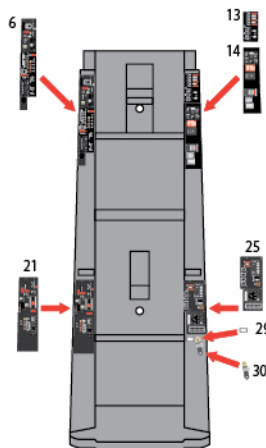

LOCKHEED T33 INSTRUMENT PANELS (ACADEMY)

SEAT ARM RESTS

NOTE: Some areas such as the main instrument panel need to be sanded smooth to get best application of decal. Use of PVA or decal fix is advised to stick decal in place (due to the thicker nature of the printing technique the standard decal sheet adhesive may not be adequate to hold the decal in place).